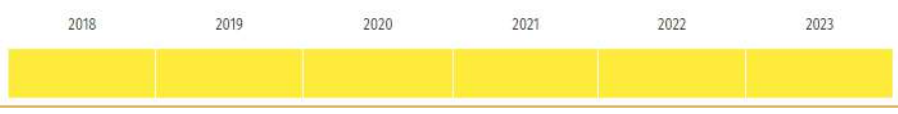

0.254902
Impact Factor

1325
Google Citations

Sinta 3
Current Accreditation

- [Google Scholar](#)
- [Garuda](#)
- [Website](#)
- [Editor URL](#)

History Accreditation

Journal By Google Scholar

Category	All Time	Since 2018
Citation	1325	674
Index	20	12