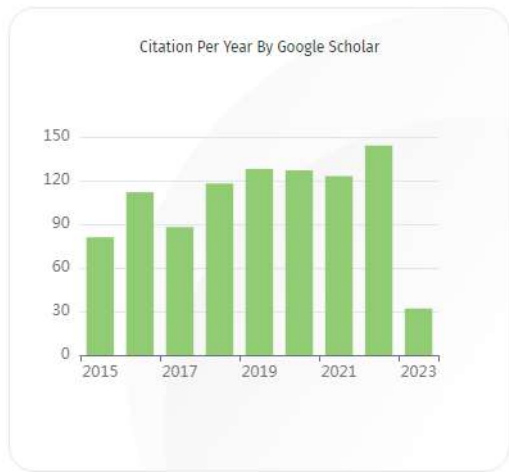

0.254902
Impact Factor

1325
Google Citations

Sinta 3
Current Accreditation

- [Google Scholar](#)
- [Garuda](#)
- [Website](#)
- [Editor URL](#)

History Accreditation

Journal By Google Scholar

Category	All Time	Since 2018
Citation	1325	674
Index	20	12