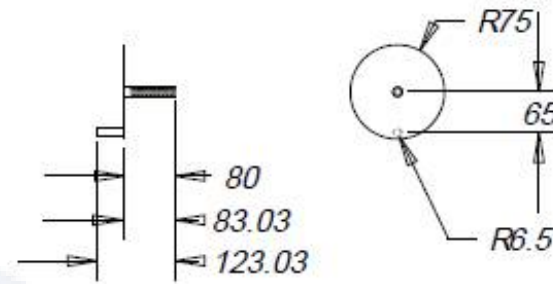

UNIVERSITAS BANGKA BELITUNG

SCREW PENEKAN

KET :  
 PENGELASAN

DETAIL 6  
1 PCS

PENGUNCI SCREW PENEKAN

DETAIL 7  
1 PCS

POROS SCREW PENEKAN

DETAIL 8  
1 PCS