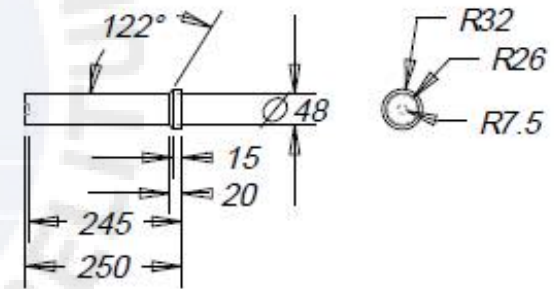

UNIVERSITAS BANGKA BELITUNG

SCREW PENEKAN

KET :  
 PENGELASAN

DETAIL 6  
1 PCS

PENGUNCI SCREW PENEKAN

DETAIL 7  
1 PCS

POROS SCREW PENEKAN

DETAIL 8  
1 PCS